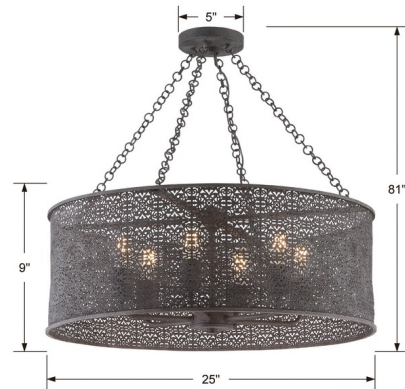

Lightology

lightology.com
866-954-4489
04-28-26

Project: _____

Company: _____

Location: _____ Fixture Type: _____

SPEC #: **CRY907348**

Approved On: _____ Approved By: _____

Jasmine Drum Chandelier

By Crystorama

Description

The Jasmine Drum Chandelier combines industrial design with transitional style to make a truly unique fixture. Small shapes are cut from the metal to bring a dramatic shadow-play to the Jasmine. Place this wonderful light over the dining table or in an entryway to add ambiance to your space. Finished in Forged Bronze. UL and CSA listed.

Specifications

COLOR	N/A
BODY FINISH	Forged Bronze
WATTAGE	600W
DIMMER	Standard 120V
DIMENSIONS	25"W x 9"H
BULB NOT INCLUDED	6 x A19/Medium (E26)/100W/120V Incandescent
OTHER BULB OPTIONS	6 x A19/Medium (E26)/120V LED
COUNTRY OF ORIGIN	China

Technical Information

PRODUCT DIMENSIONS	Max Overall Height: 81"
--------------------	-------------------------

Shown in forged bronze

CLICK TO VIEW PRODUCT

Notes: