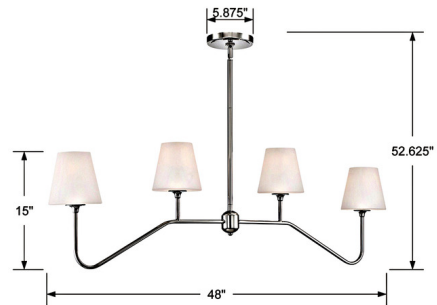

Description

The Keenan Linear Chandelier adds a clean, modern beauty to your interior space. The slim angular arms are topped with tapered glass shades, casting warm shadows across your room.

Specifications

COLOR White
BODY FINISH Vibrant Gold
WATTAGE 400W
DIMMER Standard 120V
DIMENSIONS 48"W x 15"H x 6"D
BULB NOT INCLUDED 4 x A19/Medium (E26)/100W/120V Incandescent
OTHER BULB OPTIONS 4 x A19/Medium (E26)/120V LED
COUNTRY OF ORIGIN China

Technical Information

PRODUCT DIMENSIONS Downrods: One 6" and Three 12" Included

Notes:

Shown in vibrant gold / white

CLICK TO VIEW PRODUCT