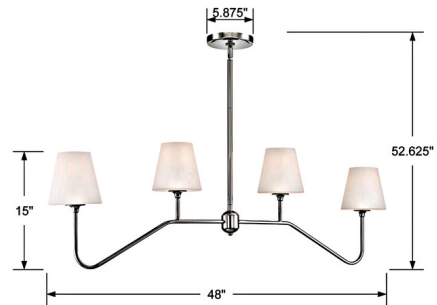

Lightology

lightology.com
866-954-4489
07-07-26

Project: _____

Company: _____

Location: _____ Fixture Type: _____

SPEC #: **CRY907351**

Approved On: _____ Approved By: _____

Keenan Linear Chandelier By Crystorama

Description

The Keenan Linear Chandelier adds a clean, modern beauty to your interior space. The slim angular arms are topped with tapered glass shades, casting warm shadows across your room.

Shown in vibrant gold / white

Specifications

COLOR	White
BODY FINISH	Vibrant Gold
WATTAGE	400W
DIMMER	Standard 120V
DIMENSIONS	48"W x 15"H x 6"D
BULB NOT INCLUDED	4 x A19/Medium (E26)/100W/120V Incandescent
OTHER BULB OPTIONS	4 x A19/Medium (E26)/120V LED
COUNTRY OF ORIGIN	China

Technical Information

PRODUCT DIMENSIONS Downrods: One 6" and Three 12" Included

CLICK TO VIEW PRODUCT

Notes: