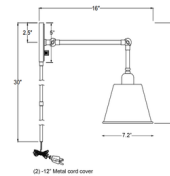

### Description

The Mitchell Wall Sconce flawlessly combines form and function. With an extendable arm, the Mitchell works well for task lighting in transitional spaces. Place it on the bedside for nighttime reading or in the office for focused lighting. On/off dimming switch located on the back-plate. Available in two sizes and finished in Aged Brass, Matte Black, or Polished Nickel. UL and CSA rated.

### Specifications

COLOR	N/A
BODY FINISH	Aged Brass
WATTAGE	8W
DIMMER	Standard 120V
DIMENSIONS	16"W x 13"H x 7.25"D
BULB NOT INCLUDED	1 x A19/Medium (E26)/8W/120V LED
OTHER BULB OPTIONS	1 x A19/Medium (E26)/120V LED 1 x A19/Medium (E26)/60W/120V Incandescent
COUNTRY OF ORIGIN	China

### Technical Information

PRODUCT DIMENSIONS	Cord Length: 96"
--------------------	------------------

CLICK TO VIEW PRODUCT

Notes: