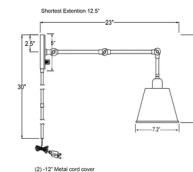

### Specifications

COLOR	N/A
BODY FINISH	Aged Brass
WATTAGE	8W
DIMMER	Standard 120V
DIMENSIONS	16"W x 13"H x 7.25"D
BULB NOT INCLUDED	1 x A19/Medium (E26)/8W/120V LED
OTHER BULB OPTIONS	1 x A19/Medium (E26)/120V LED 1 x A19/Medium (E26)/60W/120V Incandescent
COUNTRY OF ORIGIN	China

### Technical Information

PRODUCT DIMENSIONS	Cord Length: 96"
--------------------	------------------

CLICK TO VIEW PRODUCT

Notes: