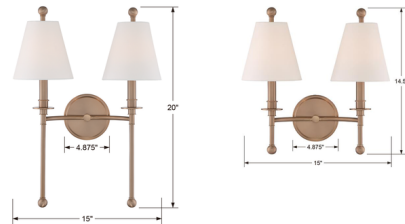

Lightology

lightology.com
866-954-4489
06-03-26

Project: _____

Company: _____

Location: _____ Fixture Type: _____

SPEC #: **CRY907409**

Approved On: _____ Approved By: _____

Riverdale Wall Sconce By Crystorama

Description

The Riverdale Wall Sconce adds a classy touch of elegance to any transitional space. Two torch arms with Silk shades flow parallel to each other, giving the Riverdale a timeless look. Place this lovely sconce in dining rooms for layered lighting or in an entryway to complement your decor. The max fixture height is adjustable. Available in Aged Brass, Black Forged, Dark Bronze, or Polished Nickel. UL and CSA listed.

Shown in aged brass

Specifications

COLOR	N/A
BODY FINISH	Aged Brass
WATTAGE	10W
DIMMER	Standard 120V
DIMENSIONS	15"W x 14.5"H x 7"D
BULB NOT INCLUDED	2 x B11/Candelabra (E12)/5W/120V LED
OTHER BULB OPTIONS	2 x B10/Candelabra (E12)/120V LED 2 x B10/Candelabra (E12)/60W/120V Incandescent
COUNTRY OF ORIGIN	China