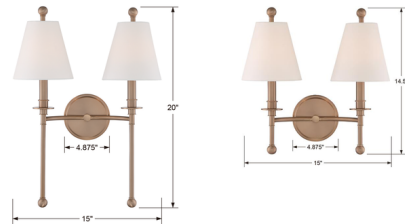

## Riverdale Wall Sconce

By Crystorama

### Description

The Riverdale Wall Sconce adds a classy touch of elegance to any transitional space. Two torch arms with Silk shades flow parallel to each other, giving the Riverdale a timeless look. Place this lovely sconce in dining rooms for layered lighting or in an entryway to complement your decor. The max fixture height is adjustable. Available in Aged Brass, Black Forged, Dark Bronze, or Polished Nickel. UL and CSA listed.

### Specifications

COLOR	N/A
BODY FINISH	Aged Brass
WATTAGE	10W
DIMMER	Standard 120V
DIMENSIONS	15"W x 14.5"H x 7"D
BULB NOT INCLUDED	2 x B11/Candelabra (E12)/5W/120V LED
OTHER BULB OPTIONS	2 x B10/Candelabra (E12)/120V LED 2 x B10/Candelabra (E12)/60W/120V Incandescent
COUNTRY OF ORIGIN	China