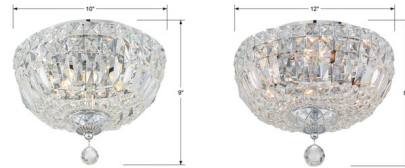

Lightology

lightology.com
866-954-4489
04-25-26

Project: _____

Company: _____

Location: _____ Fixture Type: _____

SPEC #: **CRY907413**

Approved On: _____ Approved By: _____

RosylN Semi Flush Ceiling Light By Crystorama

Description

The RosylN Semi Flush Ceiling Light glimmers with crystal perfection. This elegant clear-cut dome is available in either a 3 or 4 light configuration. Place the RosylN through a hallway or above a dining table to up the ambiance of your space. Finished in Polished Chrome with Hand-Cut crystals. UL and CSA listed.

Shown in polished chrome / hand-cut crystal

Specifications

COLOR	Hand-Cut Crystal
BODY FINISH	Polished Chrome
WATTAGE	15W
DIMMER	Standard 120V
DIMENSIONS	10"W x 8"H
BULB NOT INCLUDED	3 x B10/Candelabra (E12)/5W/120V LED
COUNTRY OF ORIGIN	China