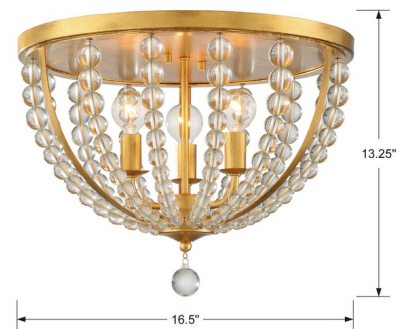

Lightology

lightology.com
866-954-4489
05-17-26

Project: _____
Company: _____
Location: _____ Fixture Type: _____
SPEC #: **CRY907416**
Approved On: _____ Approved By: _____

Roxy Semi Flush Ceiling Light By Crystorama

Description

The Roxy Chandelier combines yesterday's elegance with today's technology. A half-sphere of glass and steel join forces to make a stunning chandelier. Place the Roxy above a dining table or as an entryway piece to bring a classic sense of elegance to your home. Finished in Antique Gold. UL and CSA listed.

Specifications

COLOR	N/A
BODY FINISH	Antique Gold
WATTAGE	15W
DIMMER	Standard 120V
DIMENSIONS	16.5"W x 13.25"H
BULB NOT INCLUDED	3 x B11/Candelabra (E12)/5W/120V LED
OTHER BULB OPTIONS	3 x B10/Candelabra (E12)/120V LED 3 x B10/Candelabra (E12)/60W/120V Incandescent
COUNTRY OF ORIGIN	China

Shown in antique gold

CLICK TO VIEW PRODUCT

Notes: