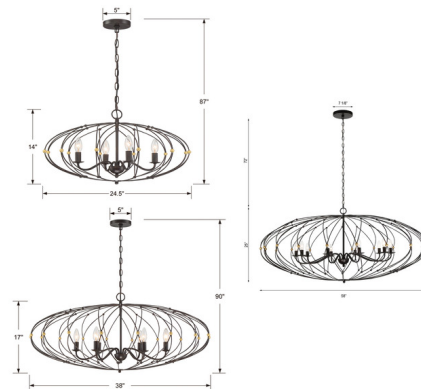

### Specifications

COLOR	N/A
BODY FINISH	English Bronze
WATTAGE	240W
DIMMER	Standard 120V
DIMENSIONS	24.5"W x 14.25"H
BULB NOT INCLUDED	4 x B10/Candelabra (E12)/60W/120V Incandescent
OTHER BULB OPTIONS	4 x B10/Candelabra (E12)/60W/120V Incandescent
COUNTRY OF ORIGIN	China

### Technical Information

PRODUCT DIMENSIONS	Adjustable Chain Length: 72"
--------------------	------------------------------

Shown in english bronze

CLICK TO VIEW PRODUCT

Notes: