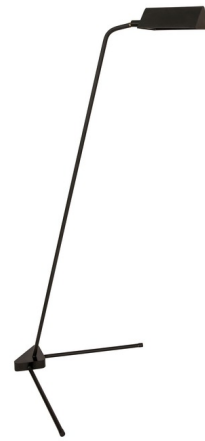

Lightology

lightology.com
866-954-4489
04-25-26

Project: _____

Company: _____

Location: _____ Fixture Type: _____

SPEC #: **HOT907484**

Approved On: _____ Approved By: _____

Victory Floor Lamp

By House Of Troy

Description

The Victory Floor Lamp brings an architectural style with an industrial vibe to a variety of interior spaces. Available in Black or Champagne finishes with a v-base design. Full range dimmer is located on the shade. UL listed.

Shown in black

Specifications

COLOR N/A
BODY FINISH Black
WATTAGE 5W
DIMMER Included
DIMENSIONS 4"W x 48"H
BULB NOT INCLUDED 1 x B10/Candelabra (E12)/5W/120V LED

Technical Information

PRODUCT DIMENSIONS Cord: 120"