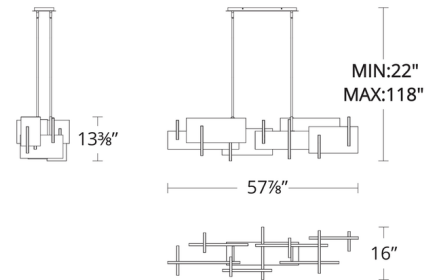

Shown in aged brass

Specifications

COLOR	N/A
BODY FINISH	Aged Brass
WATTAGE	60W
DIMMER	Low Voltage Electronic
DIMENSIONS	57.875"L x 16"W x 13.375"H
INTEGRATED LED MODULE	1 x LED/60W/120-277V LED
COUNTRY OF ORIGIN	China