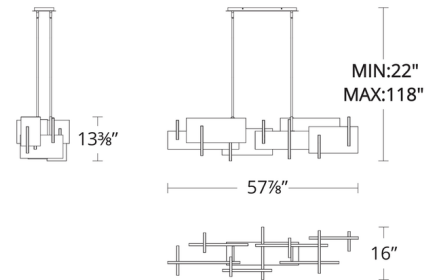

Specifications

COLOR	N/A
BODY FINISH	Aged Brass
WATTAGE	60W
DIMMER	Low Voltage Electronic
DIMENSIONS	57.875"L x 16"W x 13.375"H
INTEGRATED LED MODULE	1 x LED/60W/120-277V LED
COUNTRY OF ORIGIN	China

Technical Information

LAMP LIFE	50000 hours
COLOR RENDERING	90 CRI
LAMP COLOR	3000K
LUMENS/WATT	40.00
LUMINOUS FLUX	2400 lumens

CLICK TO VIEW PRODUCT

Notes: