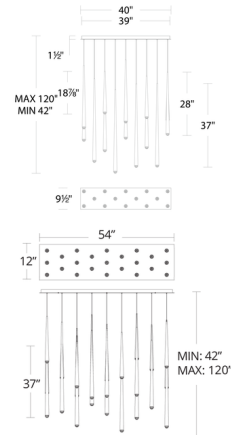

CLICK TO VIEW PRODUCT

Notes: