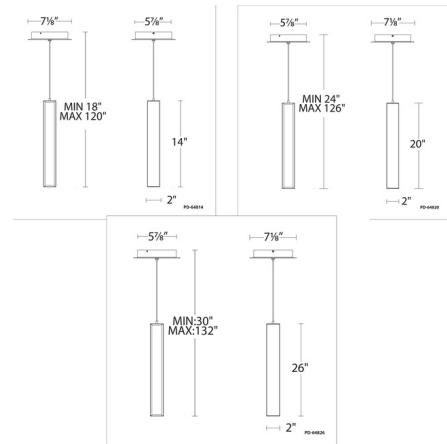

Lightology

lightology.com
866-954-4489
07-08-26

Project: _____

Company: _____

Location: _____ Fixture Type: _____

SPEC #: **MFR907560**

Approved On: _____ Approved By: _____

Chaos Pendant By Modern Forms

Description

The Chaos Pendant's no-nonsense design is rooted in minimalism. The breathtaking elegance of this pendant is heighten by its sculptural form and ultra thin powered cables that stabilize the suspension. Place the Chaos over a kitchen island or down a hallway to bring a contemporary look into your home. Note: Dimmable with ELV, TRIAC, and 0-10V dimmers.

Specifications

COLOR . . . . . White
BODY FINISH . . . . . Aged Brass
WATTAGE 10W
DIMMER . . . . . Low Voltage Electronic
DIMENSIONS . . . . . 2"W x 14"H
INTEGRATED LED MODULE . . . . . 1 x LED/10W/120-277V LED
COUNTRY OF ORIGIN . . . . . China

Technical Information

PRODUCT DIMENSIONS . . . . . Max Overall Height: 120
LAMP LIFE . . . . . 50000 hours
COLOR RENDERING . . . . . 90 CRI
LAMP COLOR 3000K
LUMENS/WATT 87.50
LUMINOUS FLUX . . . . . 875 lumens

Shown in aged brass / white

CLICK TO VIEW PRODUCT

Notes: