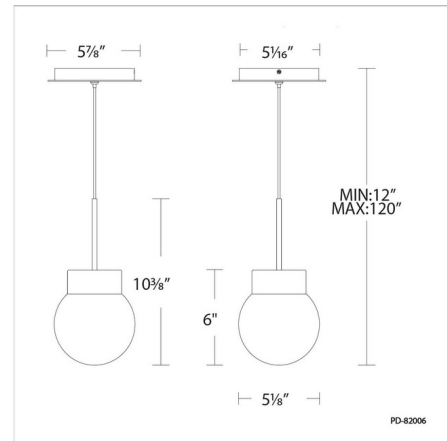

Specifications

COLOR Clear
 BODY FINISH Aged Brass
 WATTAGE 9W
 DIMMER Low Voltage Electronic
 DIMENSIONS 5.13"W x 6"H
 INTEGRATED LED MODULE 1x LED/9W/120-277V LED
 COUNTRY OF ORIGIN China

Technical Information

PRODUCT DIMENSIONS Max Overall Height: 120"
 LAMP LIFE 70000 hours
 COLOR RENDERING 90 CRI
 LAMP COLOR 3000K
 LUMENS/WATT 62.22
 LUMINOUS FLUX 560 lumens

Shown in aged brass / clear

CLICK TO VIEW PRODUCT