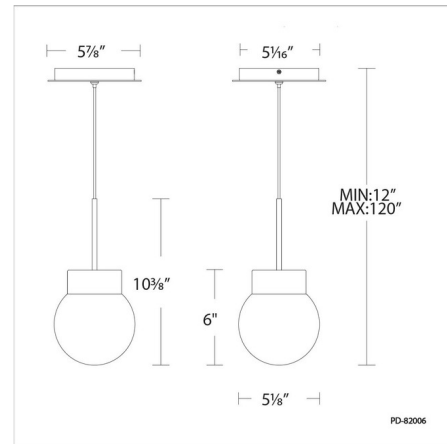

Description

The Double Bubble Pendant is a minimalist's take on a crystal ball. Two geometrically concentric spheres are laser-etched within K9 optically perfect crystal. When illuminated with the latest in LED technology the double bubble within is a curious diffuse floating light. Title 24 and Non-Title 24 compliant options available. Dimmable via Triac, electronic low voltage (ELV) or 0-10V dimming.

Specifications

COLOR	Clear
BODY FINISH	Aged Brass
WATTAGE	9W
DIMMER	Low Voltage Electronic
DIMENSIONS	5.13"W x 6"H
INTEGRATED LED MODULE	1x LED/9W/120-277V LED
COUNTRY OF ORIGIN	China

Technical Information

PRODUCT DIMENSIONS	Max Overall Height: 120"
LAMP LIFE	70000 hours
COLOR RENDERING	90 CRI
LAMP COLOR	3000K
LUMENS/WATT	62.22
LUMINOUS FLUX	560 lumens

Shown in aged brass / clear

CLICK TO VIEW PRODUCT

Notes: