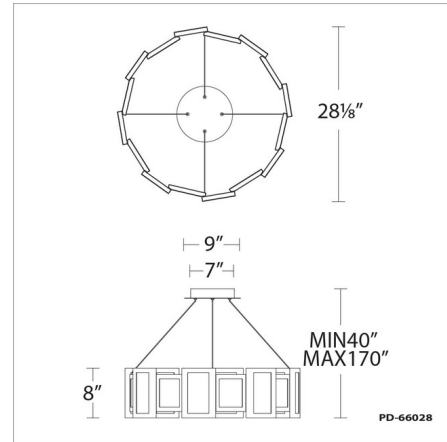

CLICK TO VIEW PRODUCT

Notes: