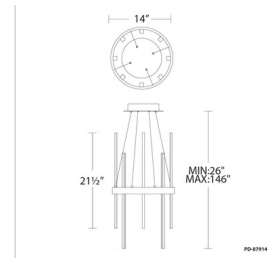

Specifications

COLOR White
BODY FINISH Black / Aged Brass
WATTAGE 47W
DIMMER Low Voltage Electronic
DIMENSIONS 14"L x 14"W x 26"H
INTEGRATED LED MODULE 1 x LED/47W/120-277V LED
COUNTRY OF ORIGIN China

Technical Information

PRODUCT DIMENSIONS Max Overall Height: 120"
LAMP LIFE 50000 hours
COLOR RENDERING 90 CRI
LAMP COLOR 3000K
LUMENS/WATT 140.43
LUMINOUS FLUX 6600 lumens

Shown in black / aged brass / white

CLICK TO VIEW PRODUCT