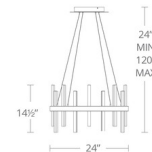

Specifications

COLOR White
BODY FINISH Black / Aged Brass
WATTAGE 47W
DIMMER Low Voltage Electronic
DIMENSIONS 14"L x 14"W x 26"H
INTEGRATED LED MODULE 1 x LED/47W/120-277V LED
COUNTRY OF ORIGIN China

Technical Information

PRODUCT DIMENSIONS Max Overall Height: 120"
LAMP LIFE 50000 hours
COLOR RENDERING 90 CRI
LAMP COLOR 3000K
LUMENS/WATT 140.43
LUMINOUS FLUX 6600 lumens

Shown in black / aged brass / white

CLICK TO VIEW PRODUCT