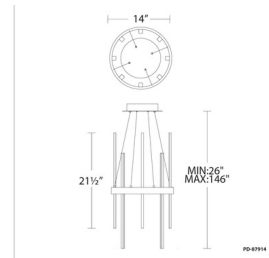

Specifications

COLOR White
BODY FINISH Black / Aged Brass
WATTAGE 47W
DIMMER Low Voltage Electronic
DIMENSIONS 14"L x 14"W x 26"H
INTEGRATED LED MODULE 1 x LED/47W/120-277V LED
COUNTRY OF ORIGIN China

Technical Information

PRODUCT DIMENSIONS Max Overall Height: 120"
LAMP LIFE 50000 hours
COLOR RENDERING 90 CRI
LAMP COLOR 3000K
LUMENS/WATT 140.43
LUMINOUS FLUX 6600 lumens

Shown in black / aged brass / white

CLICK TO VIEW PRODUCT