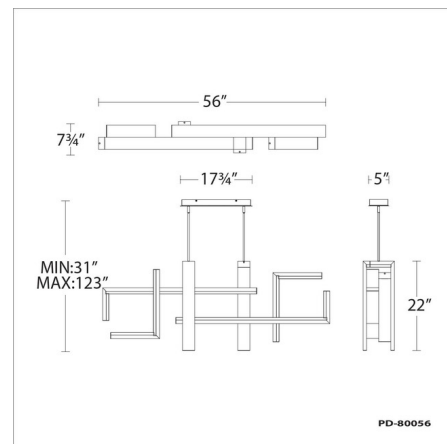

Specifications

COLOR	N/A
BODY FINISH	Aged Brass
WATTAGE	40W
DIMMER	Low Voltage Electronic
DIMENSIONS	56"L x 7.75"W x 22"H
INTEGRATED LED MODULE	1 x LED/40W/120-277V LED
COUNTRY OF ORIGIN	China

Technical Information

PRODUCT DIMENSIONS	Max Overall Height: 123"
LAMP LIFE	50000 hours
COLOR RENDERING	90 CRI
LAMP COLOR	3000K
LUMENS/WATT	69.85
LUMINOUS FLUX	2794 lumens

Shown in aged brass

CLICK TO VIEW PRODUCT

Notes: