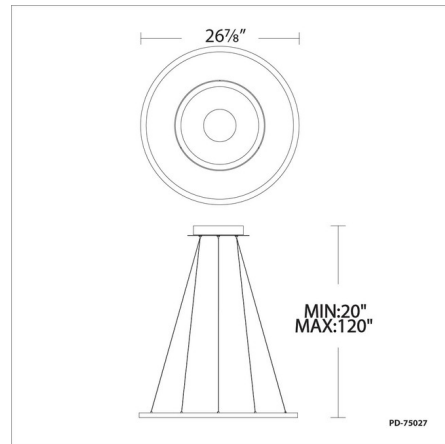

Specifications

COLOR	N/A
BODY FINISH	Black
WATTAGE	124W
DIMMER	Low Voltage Electronic
DIMENSIONS	26.88"L x 26.88"W x 0.75"H
INTEGRATED LED MODULE	2 x LED/62W/120-277V LED
COUNTRY OF ORIGIN	China

Technical Information

PRODUCT DIMENSIONS	Max Overall Height: 120"
LAMP LIFE	50000 hours
COLOR RENDERING	.90 CRI
LAMP COLOR	.3000K
LUMENS/WATT	83.50
LUMINOUS FLUX	5177 lumens

Shown in black

CLICK TO VIEW PRODUCT

Notes: