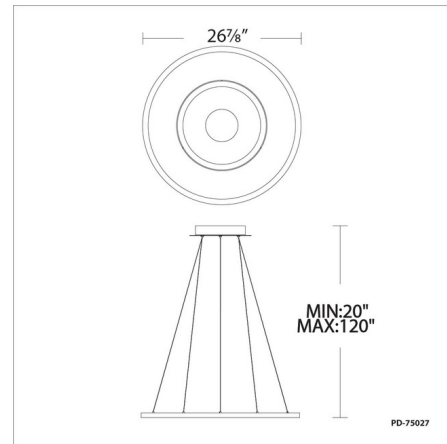

### Specifications

COLOR	N/A
BODY FINISH	Black
WATTAGE	124W
DIMMER	Low Voltage Electronic
DIMENSIONS	26.88"L x 26.88"W x 0.75"H
INTEGRATED LED MODULE	2 x LED/62W/120-277V LED
COUNTRY OF ORIGIN	China

### Technical Information

PRODUCT DIMENSIONS	Max Overall Height: 120"
LAMP LIFE	50000 hours
COLOR RENDERING	.90 CRI
LAMP COLOR	.3000K
LUMENS/WATT	83.50
LUMINOUS FLUX	5177 lumens

Shown in black

CLICK TO VIEW PRODUCT