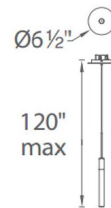

Specifications

COLOR	Crystal
BODY FINISH	Black
WATTAGE	6W
DIMMER	Low Voltage Electronic
DIMENSIONS	6.5"W x 11.8"H
INTEGRATED LED MODULE	1 x LED/6W/120-277V LED
COUNTRY OF ORIGIN	China

Technical Information

PRODUCT DIMENSIONS	Max Overall Height: 120"
LAMP LIFE	75000 hours
COLOR RENDERING	90 CRI
LAMP COLOR	3000K
LUMENS/WATT	37.50
LUMINOUS FLUX	225 lumens

Shown in black / crystal

CLICK TO VIEW PRODUCT

Notes: