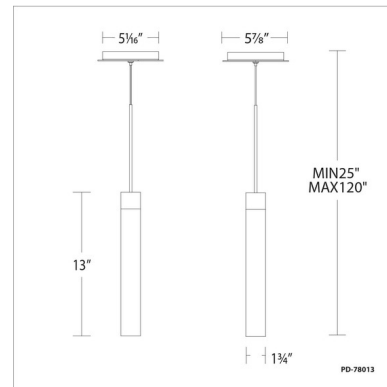

Specifications

COLOR Crystal
BODY FINISH Aged Brass
WATTAGE 4W
DIMMER Low Voltage Electronic
DIMENSIONS 1.75"W x 13"H
INTEGRATED LED MODULE 1x LED/4W/120-277V LED
COUNTRY OF ORIGIN China

Technical Information

PRODUCT DIMENSIONS Max Overall Height: 120"
LAMP LIFE 50000 hours
COLOR RENDERING 90 CRI
LAMP COLOR 3000K
LUMENS/WATT 63.00
LUMINOUS FLUX 252 lumens

Shown in aged brass / crystal

CLICK TO VIEW PRODUCT

Notes: