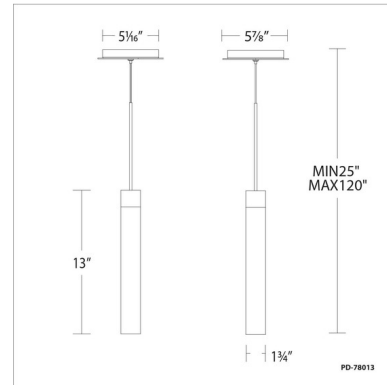

### Specifications

COLOR	Crystal
BODY FINISH	Aged Brass
WATTAGE	4W
DIMMER	Low Voltage Electronic
DIMENSIONS	1.75"W x 13"H
INTEGRATED LED MODULE	1x LED/4W/120-277V LED
COUNTRY OF ORIGIN	China

### Technical Information

PRODUCT DIMENSIONS	Max Overall Height: 120"
LAMP LIFE	50000 hours
COLOR RENDERING	90 CRI
LAMP COLOR	3000K
LUMENS/WATT	63.00
LUMINOUS FLUX	252 lumens

Shown in aged brass / crystal