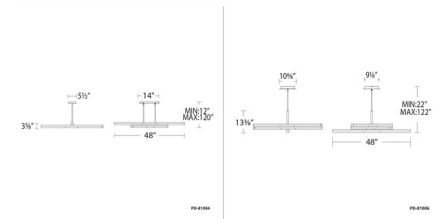

Specifications

COLOR	Crystal
BODY FINISH	Aged Brass
WATTAGE	24W
DIMMER	Low Voltage Electronic
DIMENSIONS	48"L x 48"W x 3.56"H
INTEGRATED LED MODULE	2 x LED/12W/120-277V LED
COUNTRY OF ORIGIN	China

Technical Information

PRODUCT DIMENSIONS	Downrods Included: Six 12" and two 6"
LAMP LIFE	50000 hours
COLOR RENDERING	90 CRI
LAMP COLOR	3000K
LUMENS/WATT	220.17
LUMINOUS FLUX	2642 lumens

Shown in aged brass / crystal

CLICK TO VIEW PRODUCT