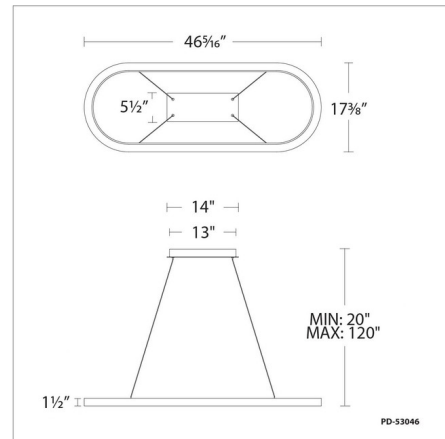

Specifications

COLOR	N/A
BODY FINISH	Black
WATTAGE	38W
DIMMER	Low Voltage Electronic
DIMENSIONS	46.25"L x 17.38"W x 1.5"H
INTEGRATED LED MODULE	1 x LED/38W/120-277V LED
COUNTRY OF ORIGIN	China

Technical Information

PRODUCT DIMENSIONS	Max Overall Height: 120"
LAMP LIFE	50000 hours
COLOR RENDERING	90 CRI
LAMP COLOR	2700K
LUMENS/WATT	78.61
LUMINOUS FLUX	2987 lumens

Shown in black

CLICK TO VIEW PRODUCT

Notes: