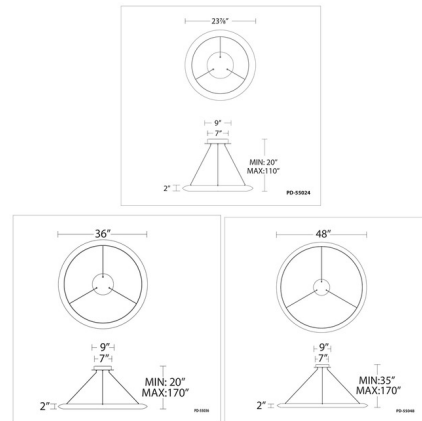

By Modern Forms

Description

The Ring Chandelier is a simple yet refined approach to contemporary lighting. An elevated ring suspended above by its ultra-thin powered cables. Brushed aluminum or black finishes accentuate the tailored profile and seamless construction. Available in 2700K, 3000K or 3500K color options and in either 24, 36 or 48 inch widths/ Damp location rated. ETL and Title 24 listed.

Specifications

COLOR White
BODY FINISH Brushed Aluminum
WATTAGE 44W
DIMMER Low Voltage Electronic
DIMENSIONS 48"L x 48"W x 2"H
INTEGRATED LED MODULE 1 x LED/44W/120-277V LED
COUNTRY OF ORIGIN China

Technical Information

LAMP LIFE 50000 hours
COLOR RENDERING 90 CRI
LAMP COLOR 2700K
LUMENS/WATT 89.73
LUMINOUS FLUX 3948 lumens

Shown in brushed aluminum / white

CLICK TO VIEW PRODUCT

Notes: