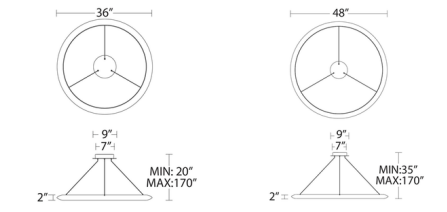

CLICK TO VIEW PRODUCT

Notes: