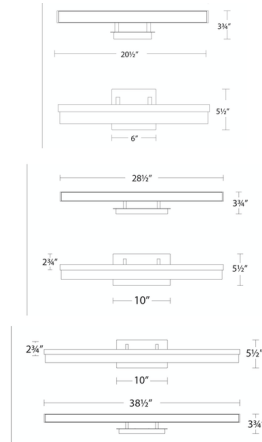

## Minx Wall Sconce By Modern Forms

### Specifications

COLOR . . . . . Crystal  
BODY FINISH . . . . . Aged Brass  
WATTAGE . . . . . 18W  
DIMMER . . . . . Low Voltage Electronic  
DIMENSIONS . . . . . 20.5"W x 5.5"H x 3.81"D  
INTEGRATED LED MODULE . . . . . 1 x LED/18W/120-277V LED  
COUNTRY OF ORIGIN . . . . . China