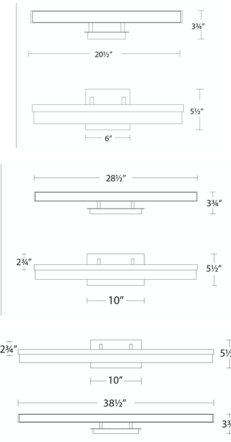

### Specifications

COLOR . . . . . Crystal  
BODY FINISH . . . . . Aged Brass  
WATTAGE . . . . . 18W  
DIMMER . . . . . Low Voltage Electronic  
DIMENSIONS . . . . . 20.5"W x 5.5"H x 3.81"D  
INTEGRATED LED MODULE . . . . . 1 x LED/18W/120-277V LED  
COUNTRY OF ORIGIN . . . . . China