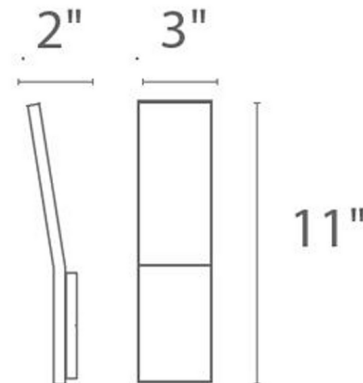

Lightology

lightology.com
866-954-4489
07-02-26

Project: _____

Company: _____

Location: _____ Fixture Type: _____

SPEC #: **MFR907667**

Approved On: _____ Approved By: _____

Blade Outdoor Wall Light

By Modern Forms

Description

The Blade Wall Light features a minimalist design that looks right at home with Scandinavian or contemporary furniture. Engineered for indirect illumination, each fixture creates warm, inviting light that spreads out for a beautiful ambient effect.

Specifications

COLOR	Clear
BODY FINISH	Black
WATTAGE	10W
DIMMER	Low Voltage Electronic
DIMENSIONS	3"W x 11"H x 3"D
INTEGRATED LED MODULE	1 x LED/10W/120V LED
COUNTRY OF ORIGIN	China

Technical Information

LAMP LIFE	50000 hours
COLOR RENDERING	90 CRI
LAMP COLOR	3000K
LUMENS/WATT	80.80
LUMINOUS FLUX	808 lumens

Shown in black / clear

CLICK TO VIEW PRODUCT

Notes: