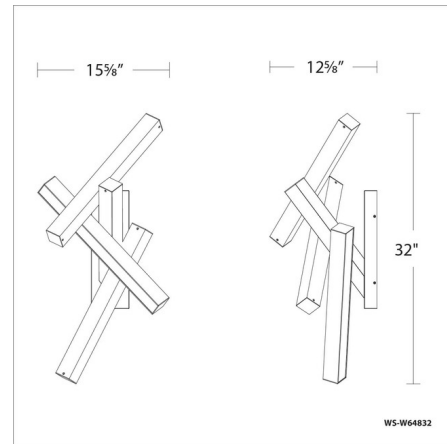

CLICK TO VIEW PRODUCT

Notes: