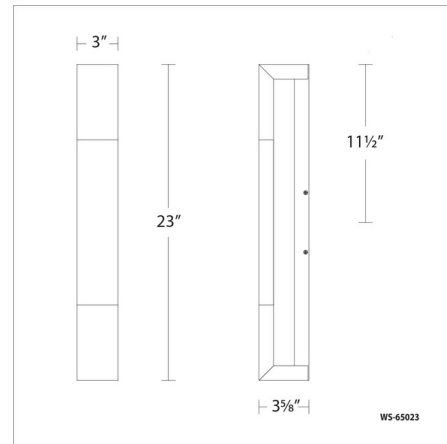

Shown in aged brass

Specifications

COLOR	N/A
BODY FINISH	Aged Brass
WATTAGE	18W
DIMMER	Low Voltage Electronic
DIMENSIONS	3"W x 23"H x 3.63"D
INTEGRATED LED MODULE	1 x LED/18W/120-277V LED
COUNTRY OF ORIGIN	China