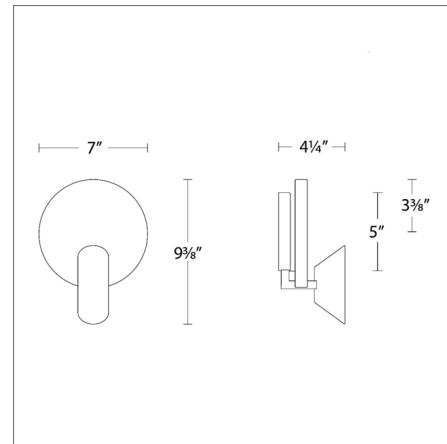

Shown in aged brass

CLICK TO VIEW PRODUCT

Notes: