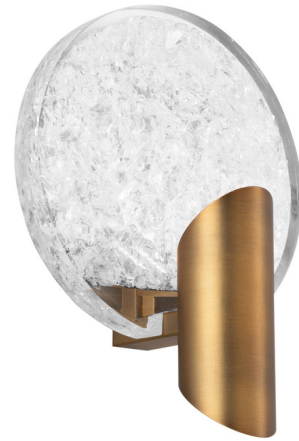

Lightology

lightology.com
866-954-4489
04-24-26

Project: _____

Company: _____

Location: _____ Fixture Type: _____

SPEC #: **MFR907691**

Approved On: _____ Approved By: _____

Oracle Wall Sconce By Modern Forms

Description

The Oracle Wall Sconce features a specialized handmade technique to encase reclaimed optical crystal. This dazzling design is complemented by the LEDs that indirectly illuminate the crystal back drop. Place the Oracle in a variety of luxury interiors. Aluminum body with K5 crystal fused acrylic available in Aged Brass or Antique Nickel.

Specifications

COLOR	N/A
BODY FINISH	Aged Brass
WATTAGE	11W
DIMMER	Low Voltage Electronic
DIMENSIONS	7"W x 9.38"H x 4.38"D
INTEGRATED LED MODULE	1 x LED/11W/120V LED
COUNTRY OF ORIGIN	China

Technical Information

LAMP LIFE	54000 hours
COLOR RENDERING	90 CRI
LAMP COLOR	3000K
LUMENS/WATT	55.73
LUMINOUS FLUX	613 lumens

Shown in aged brass

CLICK TO VIEW PRODUCT

Notes: