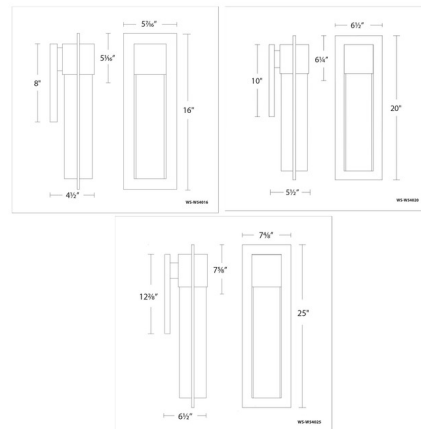

Shown in black