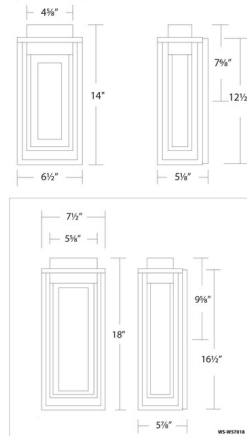

Shown in black / aged brass

Specifications

COLOR	N/A
BODY FINISH	Black / Aged Brass
WATTAGE	6W
DIMMER	Low Voltage Electronic
DIMENSIONS	6.5"W x 14"H x 5.06"D
INTEGRATED LED MODULE	1 x LED/6W/120V LED
COUNTRY OF ORIGIN	China