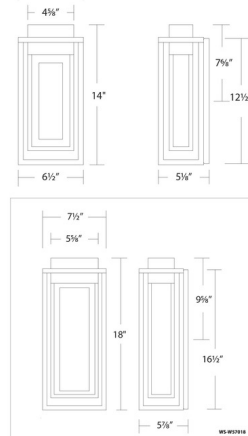

CLICK TO VIEW PRODUCT

Notes: