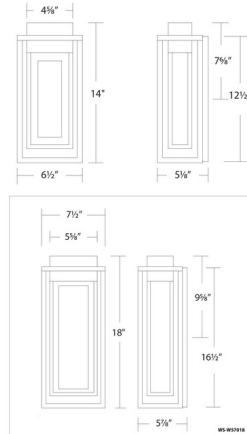

### Specifications

COLOR	N/A
BODY FINISH	Black / Aged Brass
WATTAGE	6W
DIMMER	Low Voltage Electronic
DIMENSIONS	6.5"W x 14"H x 5.06"D
INTEGRATED LED MODULE	1 x LED/6W/120V LED
COUNTRY OF ORIGIN	China