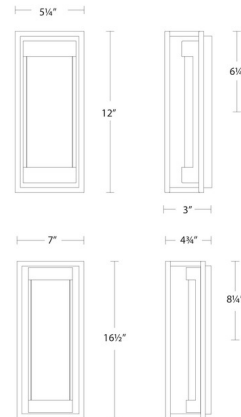

By Modern Forms

Description

The Elyse Wall Sconce minimalistic frame and discreetly-hidden LED technology for soft illumination are well-suited for entrances of upscale residences and commercial spaces. The handcrafted, swirly patterned glass mimics ocean waves. Finished in Black and available in two sizes. Wet location rated. ADA compliant. ETL and Title 24 listed.

Shown in black

Specifications

COLOR	N/A
BODY FINISH	Black
WATTAGE	12W
DIMMER	Low Voltage Electronic
DIMENSIONS	5.25"W x 12.38"H x 3.63"D
INTEGRATED LED MODULE	1 x LED/12W/120-277V LED
COUNTRY OF ORIGIN	China