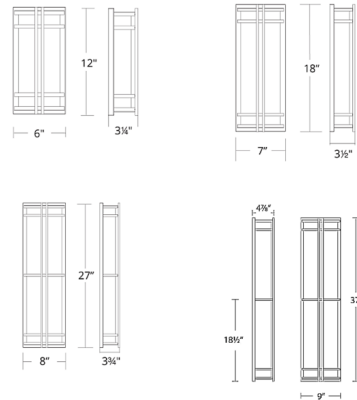

Shown in black / white

CLICK TO VIEW PRODUCT

Notes: