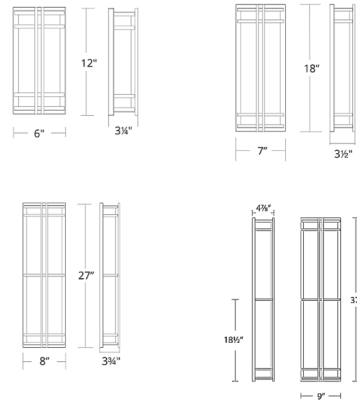

Shown in black / white