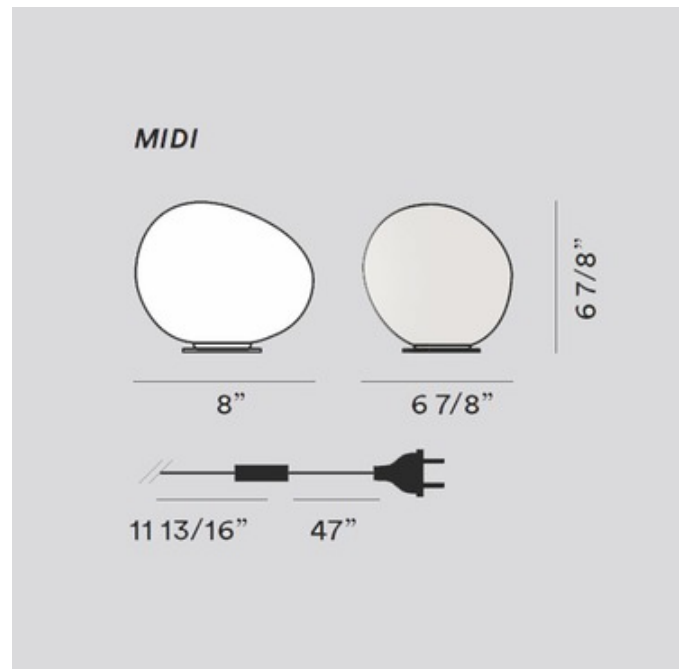

### DESCRIPTION

The Gregg Be Colour Midi Table Lamp is a limited edition collection featuring a blown acid etched glass diffuser with a coated metal Gold finished base. Includes 8.5 watt, 120 volt 2700K color temperature LED. Not dimmable. On/off switch on cord.

<b>SHADE COLOR</b>	White
<b>BODY FINISH</b>	Gold
<b>WATTAGE</b>	8.5W
<b>DIMMER</b>	Not Dimmable
<b>DIMENSIONS</b>	8"W x 6.88"H x 6.88"D
<b>INTEGRATED LED MODULE</b>	
<b>LAMP</b>	1 x LED/8.5W/120V LED

#### Technical Information

<b>LUMINOUS FLUX</b>	850 lumens
<b>LUMENS/WATT</b>	100.00
<b>LAMP COLOR</b>	2700K
<b>COLOR RENDERING</b>	80 CRI

**SPEC #** FOS907772

COMPANY	PROJECT	FIXTURE TYPE	APPROVED BY	DATE