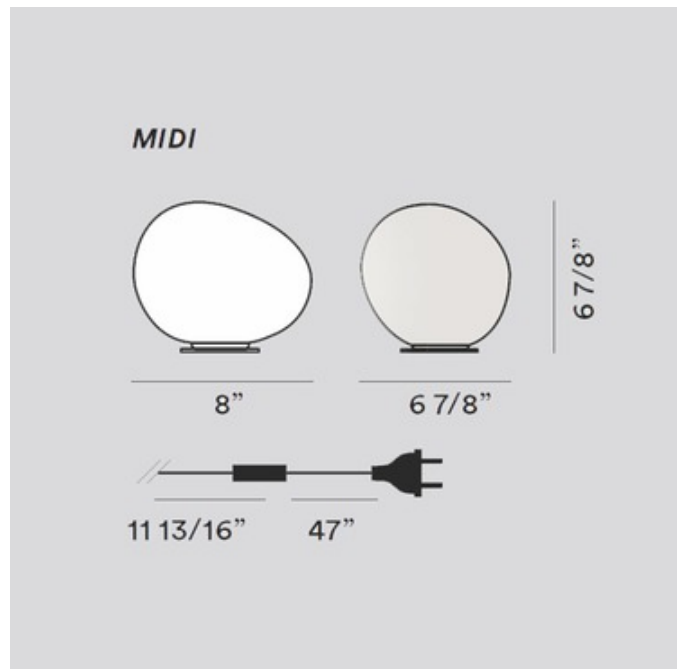

Shown in: Gold / White

COMPANY	PROJECT	FIXTURE TYPE	APPROVED BY	DATE