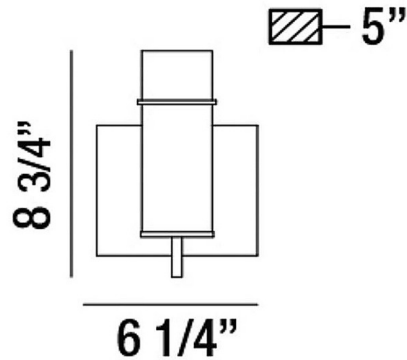

Description

The Pista Wall Light offers a modern style with a touch of vintage flair, featuring a Clear cylindrical glass shade set into a Black, Gold, Bronze or Chrome finished backplate. One 60 watt max 120 volt T10 type medium base bulb is included. 6.25 inch width x 8.75 inch height x 5 inch depth. UL and CUL listed.

Shown in black / clear

Specifications

COLOR	Clear
BODY FINISH	Black
WATTAGE	60W
DIMMER	Standard 120V
DIMENSIONS	6.25"W x 8.75"H x 5"D
BULB INCLUDED	1 x A19/Medium (E26)/60W/120V Incandescent

CLICK TO VIEW PRODUCT