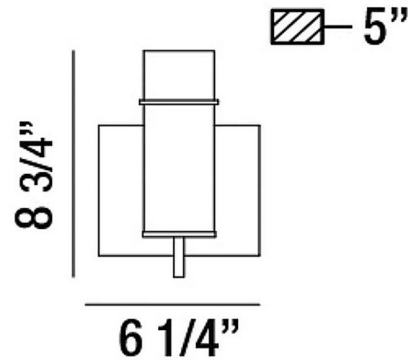

### Description

The Pista Wall Light offers a modern style with a touch of vintage flair, featuring a Clear cylindrical glass shade set into a Black, Gold, Bronze or Chrome finished backplate. One 60 watt max 120 volt T10 type medium base bulb is included. 6.25 inch width x 8.75 inch height x 5 inch depth. UL and CUL listed.

### Specifications

COLOR	Clear
BODY FINISH	Black
WATTAGE	60W
DIMMER	Standard 120V
DIMENSIONS	6.25"W x 8.75"H x 5"D
BULB INCLUDED	1 x A19/Medium (E26)/60W/120V Incandescent

CLICK TO VIEW PRODUCT

Notes: