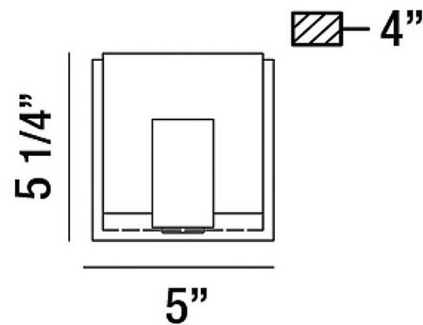

Lightology

lightology.com
866-954-4489
04-09-26

Project: _____

Company: _____

Location: _____ Fixture Type: _____

SPEC #: **EUF907948**

Approved On: _____ Approved By: _____

Canmore Wall Sconce

By Eurofase

Description

The Canmore Wall Light offers a sleek design featuring a Frosted glass cube shade with Black finished details and backplate. One 8 watt 120 volt LED bulb is included. 5 inch width x 5.25 inch height x 4.25 inch depth. ETL listed.

Specifications

COLOR . . . . . Frosted
BODY FINISH . . . . . Black
WATTAGE 8W
DIMMER . . . . . Standard 120V
DIMENSIONS . . . . . 5"W x 5"H x 4.25"D
INTEGRATED LED MODULE . . . . . 1 x LED/8W/120V LED

Technical Information

COLOR RENDERING . . . . . 90 CRI
LAMP COLOR 3000K
LUMENS/WATT 90.00
LUMINOUS FLUX . . . . . 720 lumens

Shown in black / frosted

CLICK TO VIEW PRODUCT

Notes: