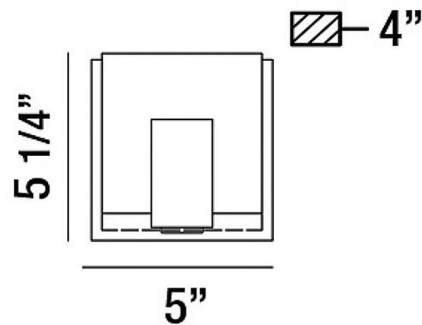

Lightology

lightology.com
866-954-4489
06-16-26

Project: _____

Company: _____

Location: _____ Fixture Type: _____

SPEC #: **EUF907948**

Approved On: _____ Approved By: _____

Canmore Wall Sconce

By Eurofase

Description

The Canmore Wall Light offers a sleek design featuring a Frosted glass cube shade with Black finished details and backplate. One 8 watt 120 volt LED bulb is included. 5 inch width x 5.25 inch height x 4.25 inch depth. ETL listed.

Specifications

COLOR . . . . . Frosted
BODY FINISH . . . . . Black
WATTAGE 8W
DIMMER . . . . . Standard 120V
DIMENSIONS . . . . . 5"W x 5"H x 4.25"D
INTEGRATED LED MODULE . . . . . 1 x LED/8W/120V LED

Technical Information

COLOR RENDERING . . . . . 90 CRI
LAMP COLOR 3000K
LUMENS/WATT 90.00
LUMINOUS FLUX . . . . . 720 lumens

Shown in black / frosted

CLICK TO VIEW PRODUCT

Notes: