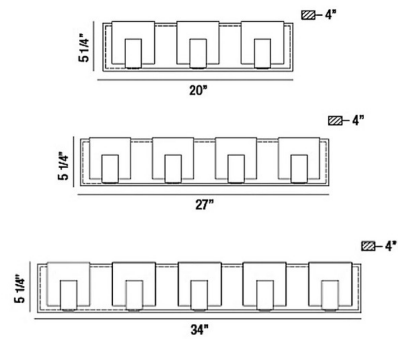

Lightology

lightology.com
866-954-4489
07-09-26

Project: _____

Company: _____

Location: _____ Fixture Type: _____

SPEC #: **EUF907949**

Approved On: _____ Approved By: _____

Canmore Bathroom Vanity Light By Eurofase

Description

The Canmore Bathroom Vanity Light offers a sleek design featuring a row of frosted glass cube shaped shades with metal finished details and backplate.

Specifications

COLOR . . . . . Frosted
BODY FINISH . . . . . Black
WATTAGE 24W
DIMMER . . . . . Standard 120V
DIMENSIONS . . . . . 20"W x 5"H x 4"D
INTEGRATED LED MODULE . . . . . 3 x LED/8W/120V LED

Technical Information

COLOR RENDERING . . . . . 90 CRI
LAMP COLOR 3000K
LUMENS/WATT 250.00
LUMINOUS FLUX . . . . . 2000 lumens

Shown in black / frosted

CLICK TO VIEW PRODUCT

Notes: