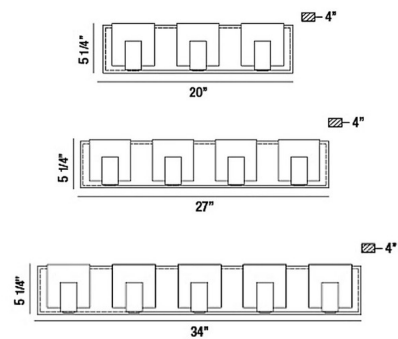

Lightology

lightology.com
866-954-4489
04-25-26

Project: _____

Company: _____

Location: _____ Fixture Type: _____

SPEC #: **EUF907949**

Approved On: _____ Approved By: _____

Canmore Bathroom Vanity Light

By Eurofase

Description

The Canmore Bathroom Vanity Light offers a sleek design featuring a row of frosted glass cube shaped shades with metal finished details and backplate.

Specifications

COLOR . . . . . Frosted
BODY FINISH . . . . . Black
WATTAGE 24W
DIMMER . . . . . Standard 120V
DIMENSIONS . . . . . 20"W x 5"H x 4"D
INTEGRATED LED MODULE . . . . . 3 x LED/8W/120V LED

Technical Information

COLOR RENDERING . . . . . 90 CRI
LAMP COLOR 3000K
LUMENS/WATT 250.00
LUMINOUS FLUX . . . . . 2000 lumens

Shown in black / frosted

CLICK TO VIEW PRODUCT

Notes: