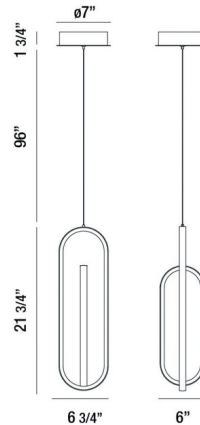

Lightology

lightology.com
866-954-4489
04-23-26

Project: _____

Company: _____

Location: _____ Fixture Type: _____

SPEC #: **EUFP907958**

Approved On: _____ Approved By: _____

Demark Pendant By Eurofase

Description

The Demark Chandelier features a modern and elegant design with ovals that fit together giving this fixture a unique shape. Available in Matte Black or Satin Gold finish. ETL listed.

Specifications

COLOR . . . . . N/A
BODY FINISH . . . . . Matte Black
WATTAGE 28W
DIMMER . . . . . Standard 120V
DIMENSIONS . . . . . 6.75"W x 21.75"H x 6"D
INTEGRATED LED MODULE . . . . . 1 x LED/28W/120V LED

Technical Information

PRODUCT DIMENSIONS . . . . . Max Overall Height: 119.50"
COLOR RENDERING . . . . . 90 CRI
LAMP COLOR 3000K
LUMENS/WATT 50.00
LUMINOUS FLUX . . . . . 1400 lumens

Shown in matte black

CLICK TO VIEW PRODUCT

Notes: