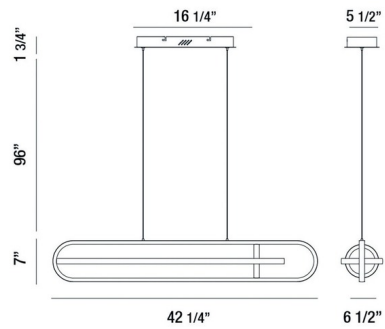

CLICK TO VIEW PRODUCT

Notes: