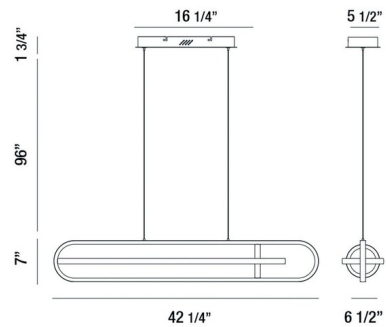

CLICK TO VIEW PRODUCT

Notes: