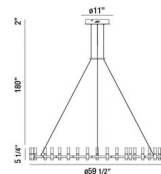

CLICK TO VIEW PRODUCT

Notes: