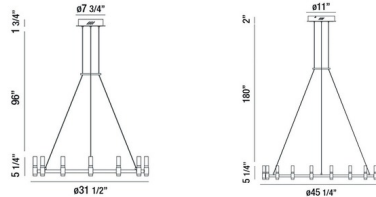

Shown in black / brass / white

CLICK TO VIEW PRODUCT

Notes: