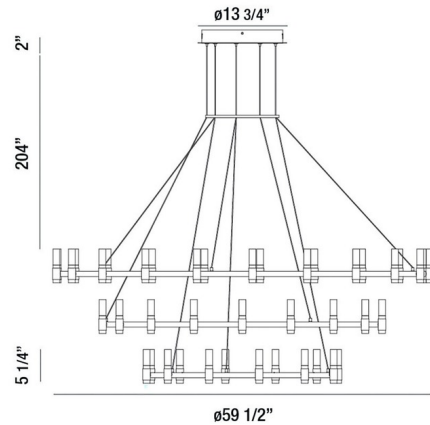

CLICK TO VIEW PRODUCT

Notes: