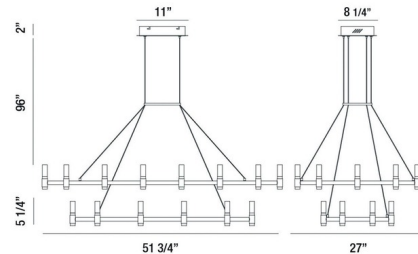

CLICK TO VIEW PRODUCT

Notes: