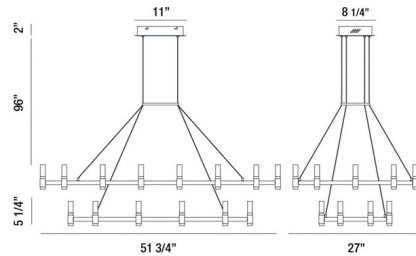

CLICK TO VIEW PRODUCT

Notes: