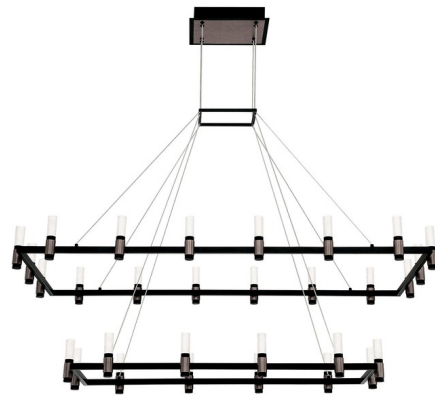

Lightology

lightology.com
866-954-4489
04-24-26

Project: _____

Company: _____

Location: _____ Fixture Type: _____

SPEC #: **EUF907974**

Approved On: _____ Approved By: _____

Altamont 2 Tier Chandelier

By Eurofase

Description

The Altamont 2 Tier Chandelier features a clean and simple design with rectangular shape and uprights running along the edge of the frame. Available with a Black finish complemented by Satin Nickel embellishments. ETL listed.

Specifications

COLOR . . . . . Satin Nickel
BODY FINISH . . . . . Black
WATTAGE 4110W
DIMMER . . . . . Low Voltage Electronic
DIMENSIONS . . . . . 51.75"W x 5.25"H x 27"D
INTEGRATED LED MODULE . . . . . 30 x LED/137W/120V LED

Technical Information

PRODUCT DIMENSIONS . . . . . Max Overall Height: 103.25"
COLOR RENDERING . . . . . 90 CRI
LAMP COLOR 3000K
LUMENS/WATT 35.04
LUMINOUS FLUX . . . . . 4800 lumens

Shown in black / satin nickel