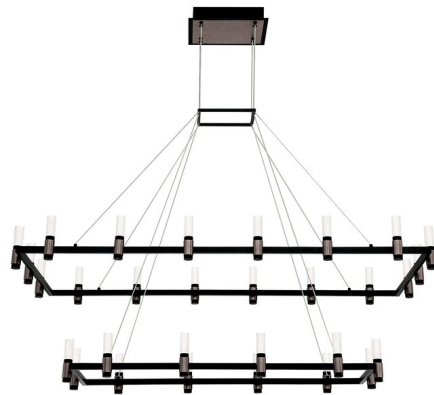

Lightology

lightology.com
866-954-4489
07-07-26

Project: _____

Company: _____

Location: _____ Fixture Type: _____

SPEC #: **EUF907974**

Approved On: _____ Approved By: _____

Altamont 2 Tier Chandelier

By Eurofase

Description

The Altamont 2 Tier Chandelier features a clean and simple design with rectangular shape and uprights running along the edge of the frame. Available with a Black finish complemented by Satin Nickel embellishments. ETL listed.

Specifications

COLOR Satin Nickel
BODY FINISH Black
WATTAGE 4110W
DIMMER Low Voltage Electronic
DIMENSIONS 51.75"W x 5.25"H x 27"D
INTEGRATED LED MODULE 30 x LED/137W/120V LED

Technical Information

PRODUCT DIMENSIONS Max Overall Height: 103.25"
COLOR RENDERING 90 CRI
LAMP COLOR 3000K
LUMENS/WATT 35.04
LUMINOUS FLUX 4800 lumens

Shown in black / satin nickel

CLICK TO VIEW PRODUCT

Notes: