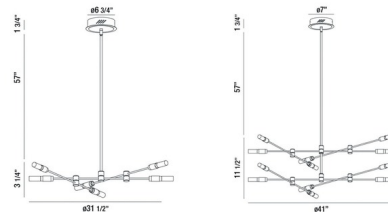

CLICK TO VIEW PRODUCT

Notes: