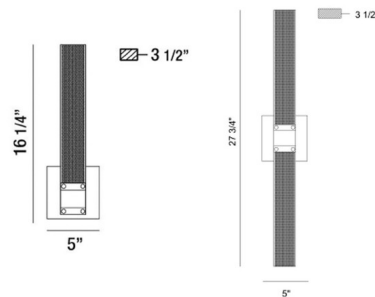

CLICK TO VIEW PRODUCT

Notes: