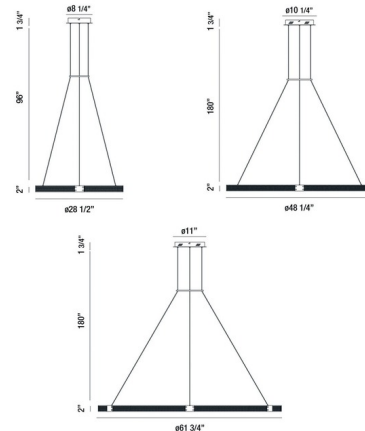

Shown in matte black / gold