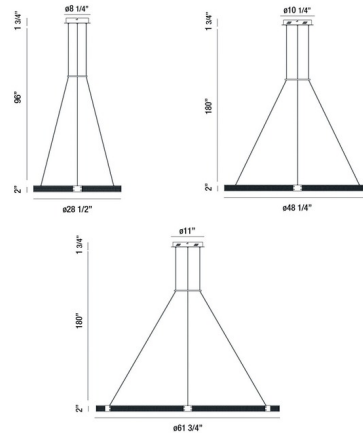

Shown in matte black / gold