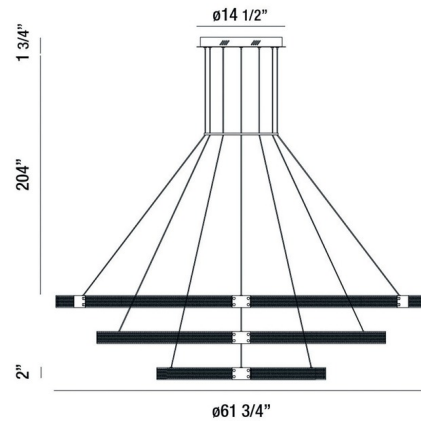

CLICK TO VIEW PRODUCT

Notes: