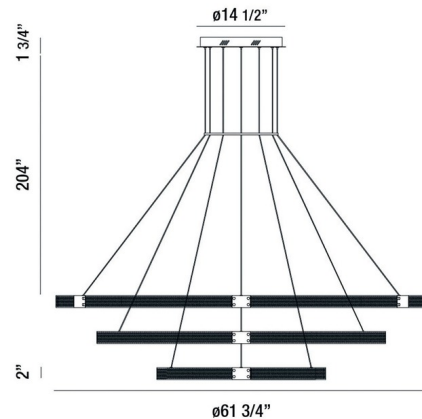

CLICK TO VIEW PRODUCT

Notes: