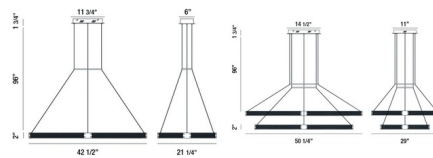

Description

The Admiral Rectangle Pendant features a clean and simple design with an industrial flair. A Black mesh shade extends around the fixture with Gold embellishments throughout. Available in 1 tier and 2 tier options. ETL listed, dry locations. Title 24 compliant.

Shown in matte black / gold

Specifications

COLOR Gold
BODY FINISH Matte Black
WATTAGE 60W
DIMMER Low Voltage Electronic
DIMENSIONS 42.5"W x 2"H x 21.25"D
INTEGRATED LED MODULE 1 x LED/60W/120V LED

Technical Information