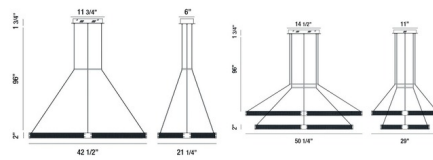

Description

The Admiral Rectangle Pendant features a clean and simple design with an industrial flair. A Black mesh shade extends around the fixture with Gold embellishments throughout. Available in 1 tier and 2 tier options. ETL listed, dry locations. Title 24 compliant.

Shown in matte black / gold

Specifications

COLOR Gold
BODY FINISH Matte Black
WATTAGE 60W
DIMMER Low Voltage Electronic
DIMENSIONS 42.5"W x 2"H x 21.25"D
INTEGRATED LED MODULE 1 x LED/60W/120V LED

Technical Information