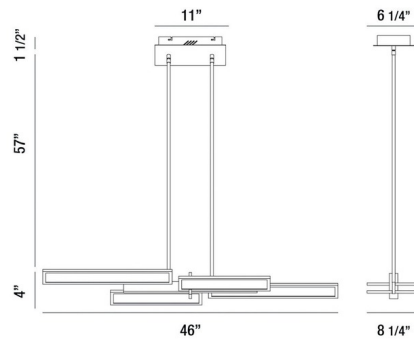

By Eurofase

Description

The Bayswater Chandelier features a clean and simple design with geometric shapes stacked staggeringly giving this fixture a unique shape.

Specifications

COLOR N/A
BODY FINISH Matte Black
WATTAGE 69W
DIMMER Low Voltage Electronic
DIMENSIONS 46"W x 4"H x 8.25"D
INTEGRATED LED MODULE 1 x LED/69W/120V LED

Technical Information

PRODUCT DIMENSIONS Downrods Included: 3", 6", 12" (2) 18".
COLOR RENDERING 90 CRI
LAMP COLOR 3000K
LUMENS/WATT 40.58
LUMINOUS FLUX 2800 lumens

Shown in matte black

CLICK TO VIEW PRODUCT