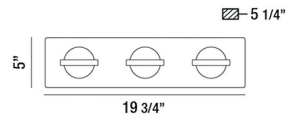

CLICK TO VIEW PRODUCT

Notes: