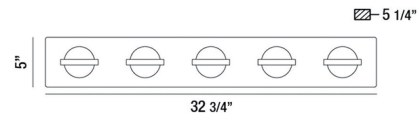

CLICK TO VIEW PRODUCT

Notes: