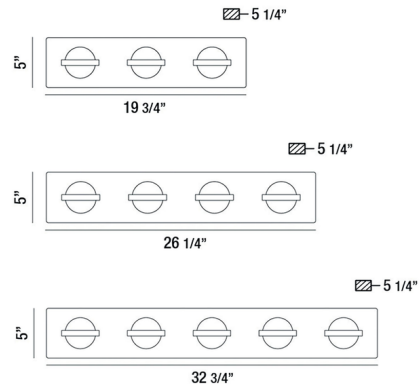

Lightology

lightology.com
866-954-4489
04-24-26

Project: _____
Company: _____
Location: _____ Fixture Type: _____
SPEC #: **EUFP907995**
Approved On: _____ Approved By: _____

Ryder Bathroom Vanity Light By Eurofase

Description

The Ryder Bathroom Vanity Light creates a glimmering effect as LED light shines through textured crystal balls set in metal rings, adding just the right touch of glamour to your master bath or powder room. TRIAC dimmable.

Specifications

COLOR . . . . . Clear
BODY FINISH . . . . . Chrome
WATTAGE 15W
DIMMER . . . . . Standard 120V
DIMENSIONS . . . . . 19.75"W x 5"H x 5.25"D
INTEGRATED LED MODULE . . . . . 3 x LED/5W/120V LED
COUNTRY OF ORIGIN . . . . . China

Technical Information

COLOR RENDERING . . . . . 90 CRI
LAMP COLOR 3000K
LUMENS/WATT 120.00
LUMINOUS FLUX . . . . . 600 lumens

Shown in chrome / clear

CLICK TO VIEW PRODUCT

Notes: