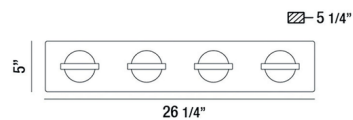

CLICK TO VIEW PRODUCT

Notes: