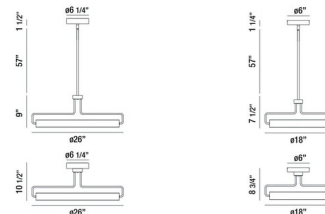

## Pemberton Pendant/Semi Flush Mount By Eurofase

### Description

The Pemberton Pendant brings a clean simple design to your interior space. An round Matte Black metal shade with integrated LED lighting system covered by an acrylic diffuser, is complemented with a Satin Nickel or Warm Brass finish. Available in two sizes. Canopy: 6/6.25 inch diameter. Can be used as a Semi Flush Ceiling Light or Pendant. Title 24 compliant. ETL listed.

### Specifications

COLOR . . . . . Matte Black  
 BODY FINISH . . . . . Satin Nickel  
 WATTAGE . . . . . 23W  
 DIMMER . . . . . Low Voltage Electronic  
 DIMENSIONS . . . . . 18"W x 7.5"H  
 INTEGRATED LED MODULE . . . . . 1 x LED/23W/120V LED

### Technical Information

PRODUCT DIMENSIONS . . . Downrods: One 3", One 6", One 12" and Two 18" Included  
 COLOR RENDERING . . . . . 90 CRI  
 LAMP COLOR . . . . . 3000K  
 LUMENS/WATT . . . . . 47.83  
 LUMINOUS FLUX . . . . . 1100 lumens