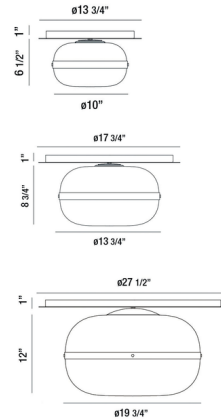

### Specifications

COLOR	Amber
BODY FINISH	Brass
WATTAGE	9W
DIMMER	Standard 120V
DIMENSIONS	13.75"W x 7.5"H
BULB NOT INCLUDED	1 x Edison Tube/Medium (E26)/9W/120V LED
COUNTRY OF ORIGIN	China

CLICK TO VIEW PRODUCT