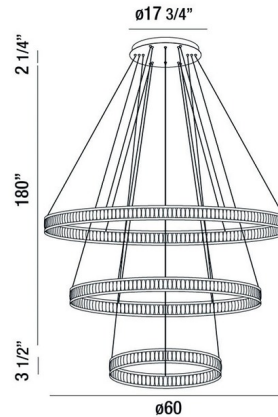

CLICK TO VIEW PRODUCT

Notes: