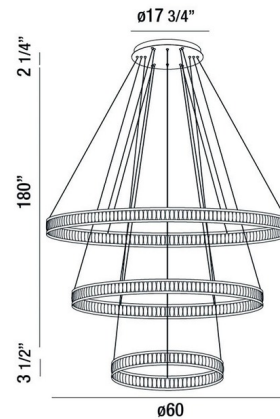

CLICK TO VIEW PRODUCT

Notes: